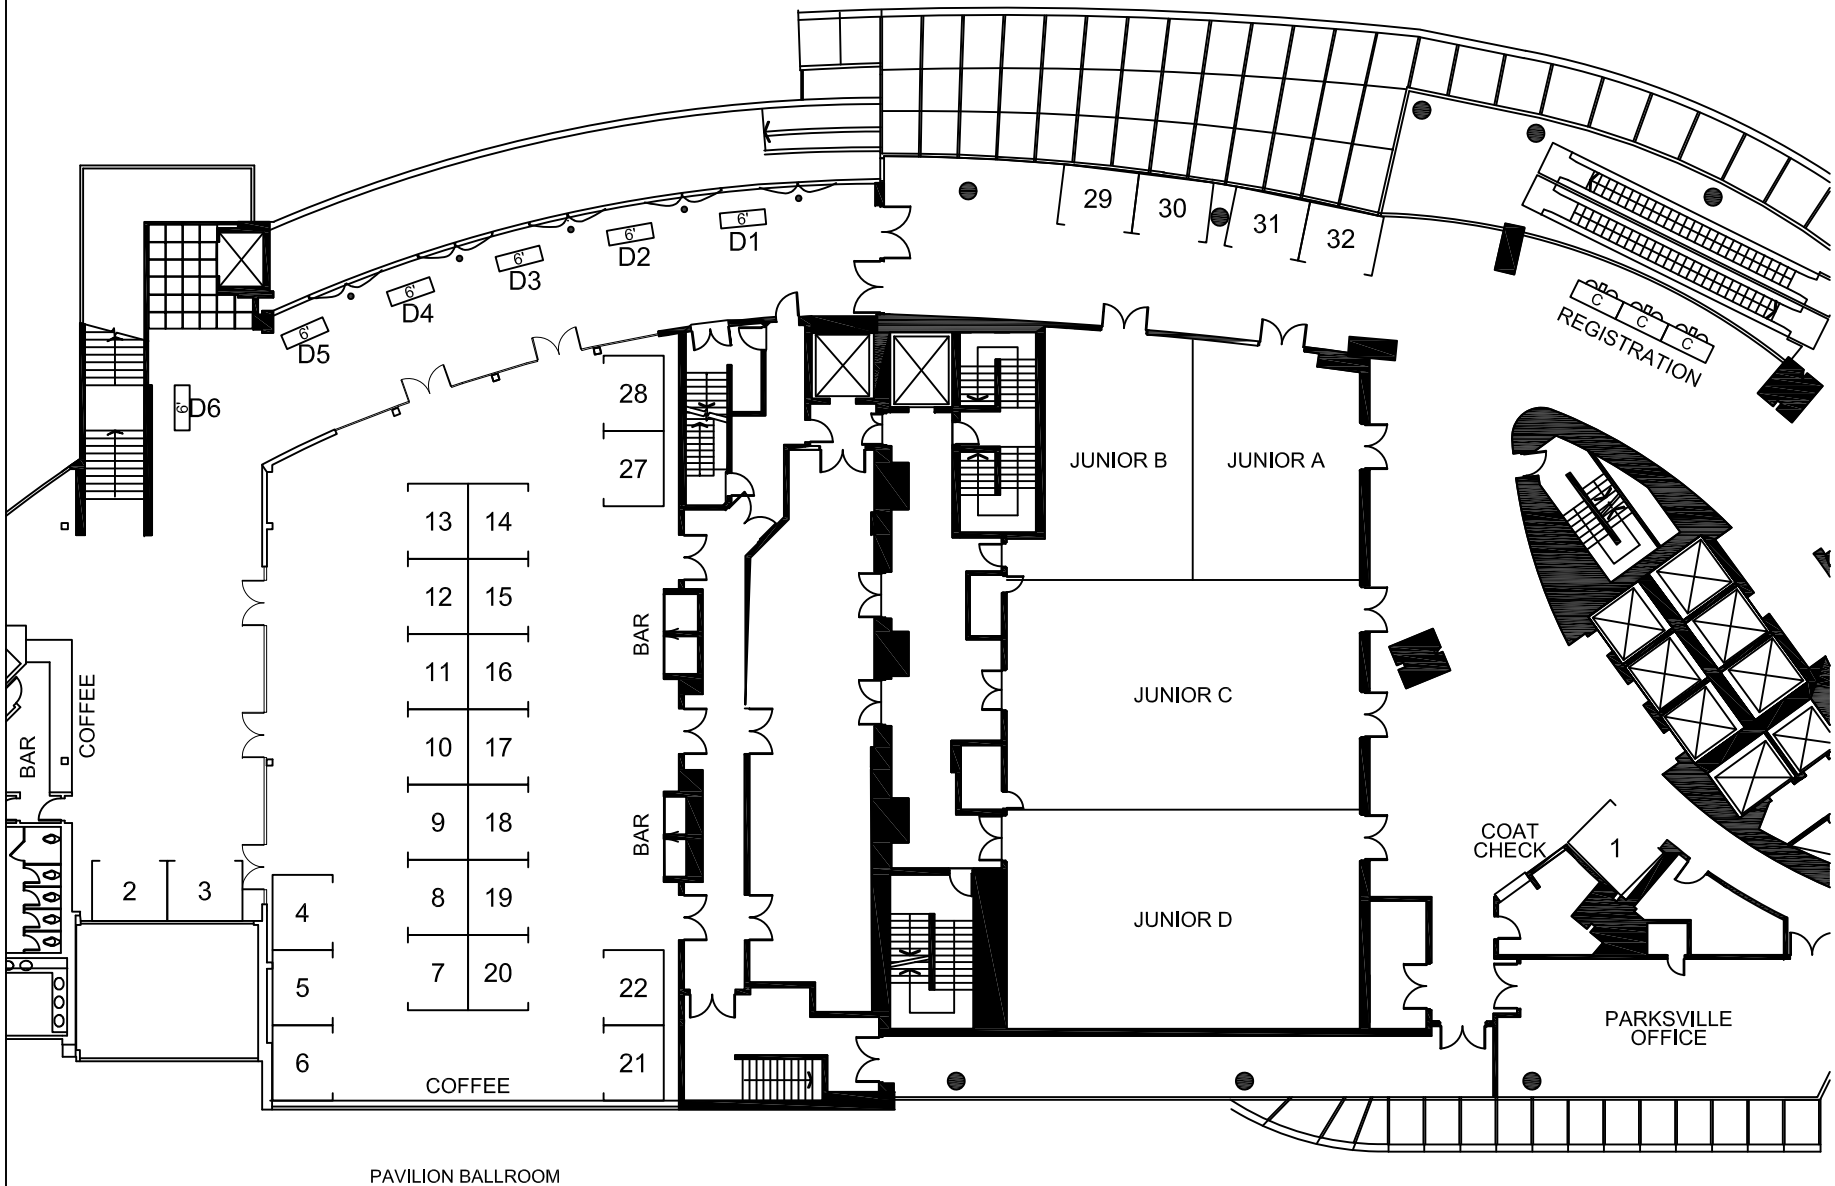

MUSEUMS AND THE WEB 2018

APRIL 18 - 21, 2018

SHERATON WALL CENTRE
PAVILION BALLROOM & NORTH CORRIDOR
VANCOUVER, BC

6- 6' DEMONSTRATION TABLES
28 - 8' x 10' BOOTHS

DISCLAIMER: EVERY EFFORT HAS BEEN MADE TO ENSURE THE ACCURACY OF ALL INFORMATION CONTAINED ON THIS FLOOR PLAN. HOWEVER, NO WARRANTIES, EITHER EXPRESSED OR IMPLIED ARE MADE WITH RESPECT TO THIS FLOOR PLAN. IT IS THE SOLE RESPONSIBILITY OF THE USER TO VERIFY THE LOCATION AND DIMENSIONS OF ALL EXHIBITS AND LOCATIONS OF BUILDING COLUMNS, UTILITIES OR OTHER ARCHITECTURAL COMPONENTS OF THE FACILITY IF THEY ARE TO BE CONSIDERED IN THE CONSTRUCTION OR USAGE OF AN EXHIBIT.